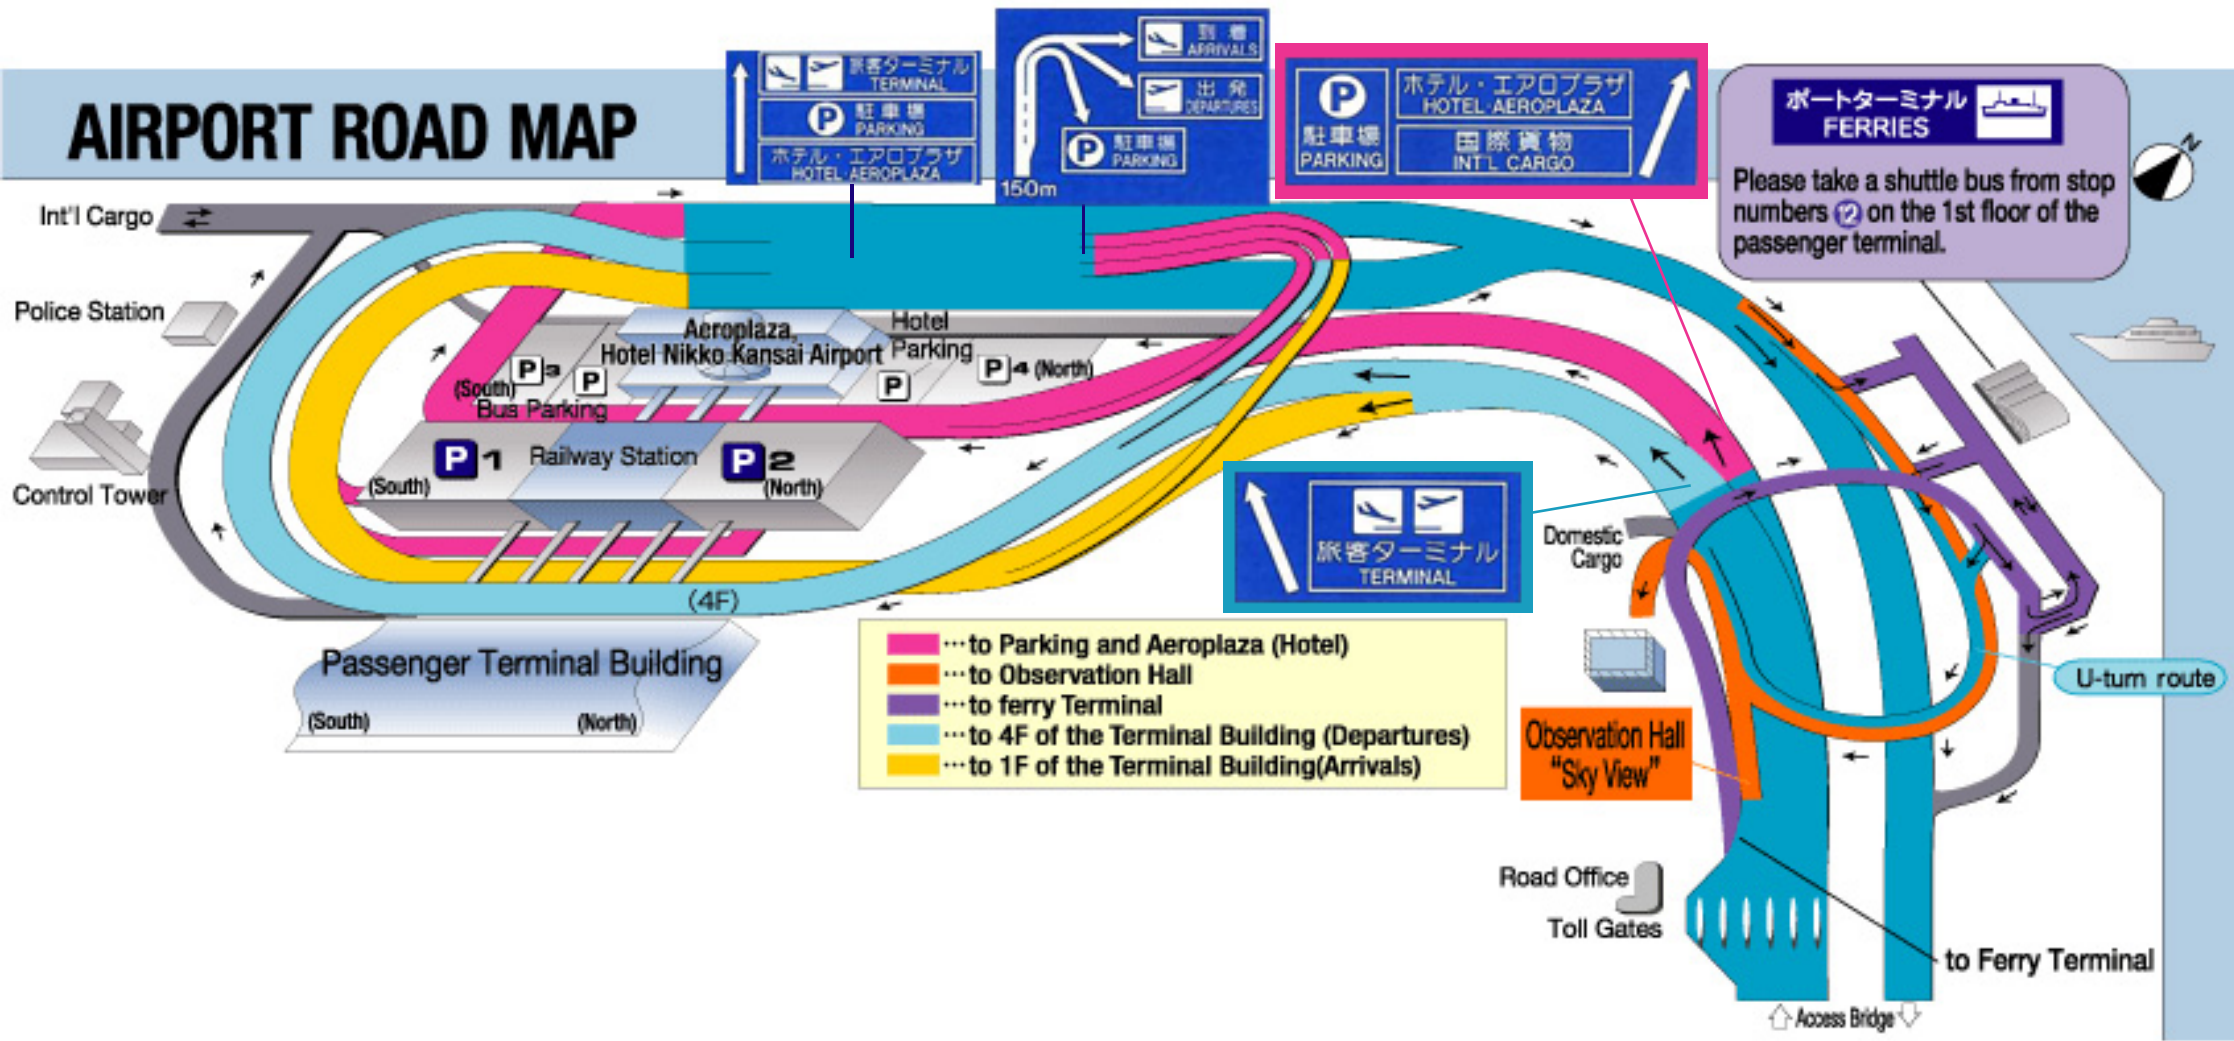

AIRPORT ROAD MAP

旅客ターミナル
TERMINAL
駐車場
PARKING
ホテル・エアロプラザ
HOTEL AEROPLAZA

到着
ARRIVALS
出発
DEPARTURES
駐車場
PARKING

駐車場
PARKING
ホテル・エアロプラザ
HOTEL AEROPLAZA
国際貨物
INT'L CARGO

ボートターミナル
FERRIES
Please take a shuttle bus from stop numbers ⑫ on the 1st floor of the passenger terminal.

- to Parking and Aeroplaza (Hotel)
- to Observation Hall
- to ferry Terminal
- to 4F of the Terminal Building (Departures)
- to 1F of the Terminal Building (Arrivals)

旅客ターミナル
TERMINAL

Observation Hall
"Sky View"

Road Office
Toll Gates

to Ferry Terminal

Access Bridge

U-turn route